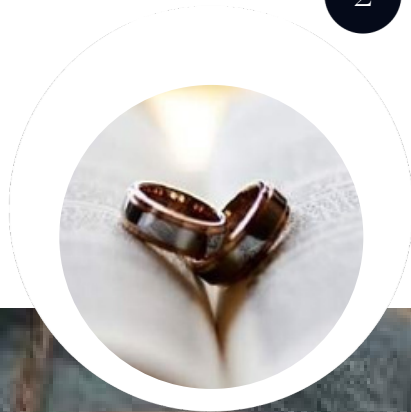

Customisation*

1. 2 Engraving / Qr code /
   Brass Inlay
   Engraving Painted / Size

*On Quotation
15% off for orders of 150+ pieces