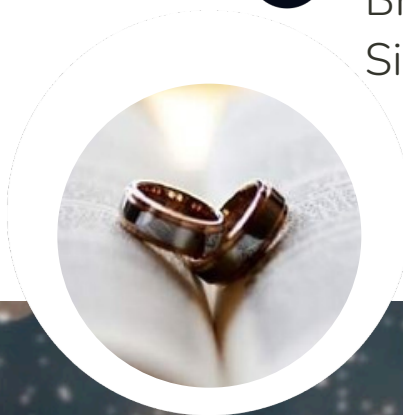

Customisation*

- 2 Engraving / Engraving Painted /
  Brass Inlay
  Size / Macrame bag / QR Code